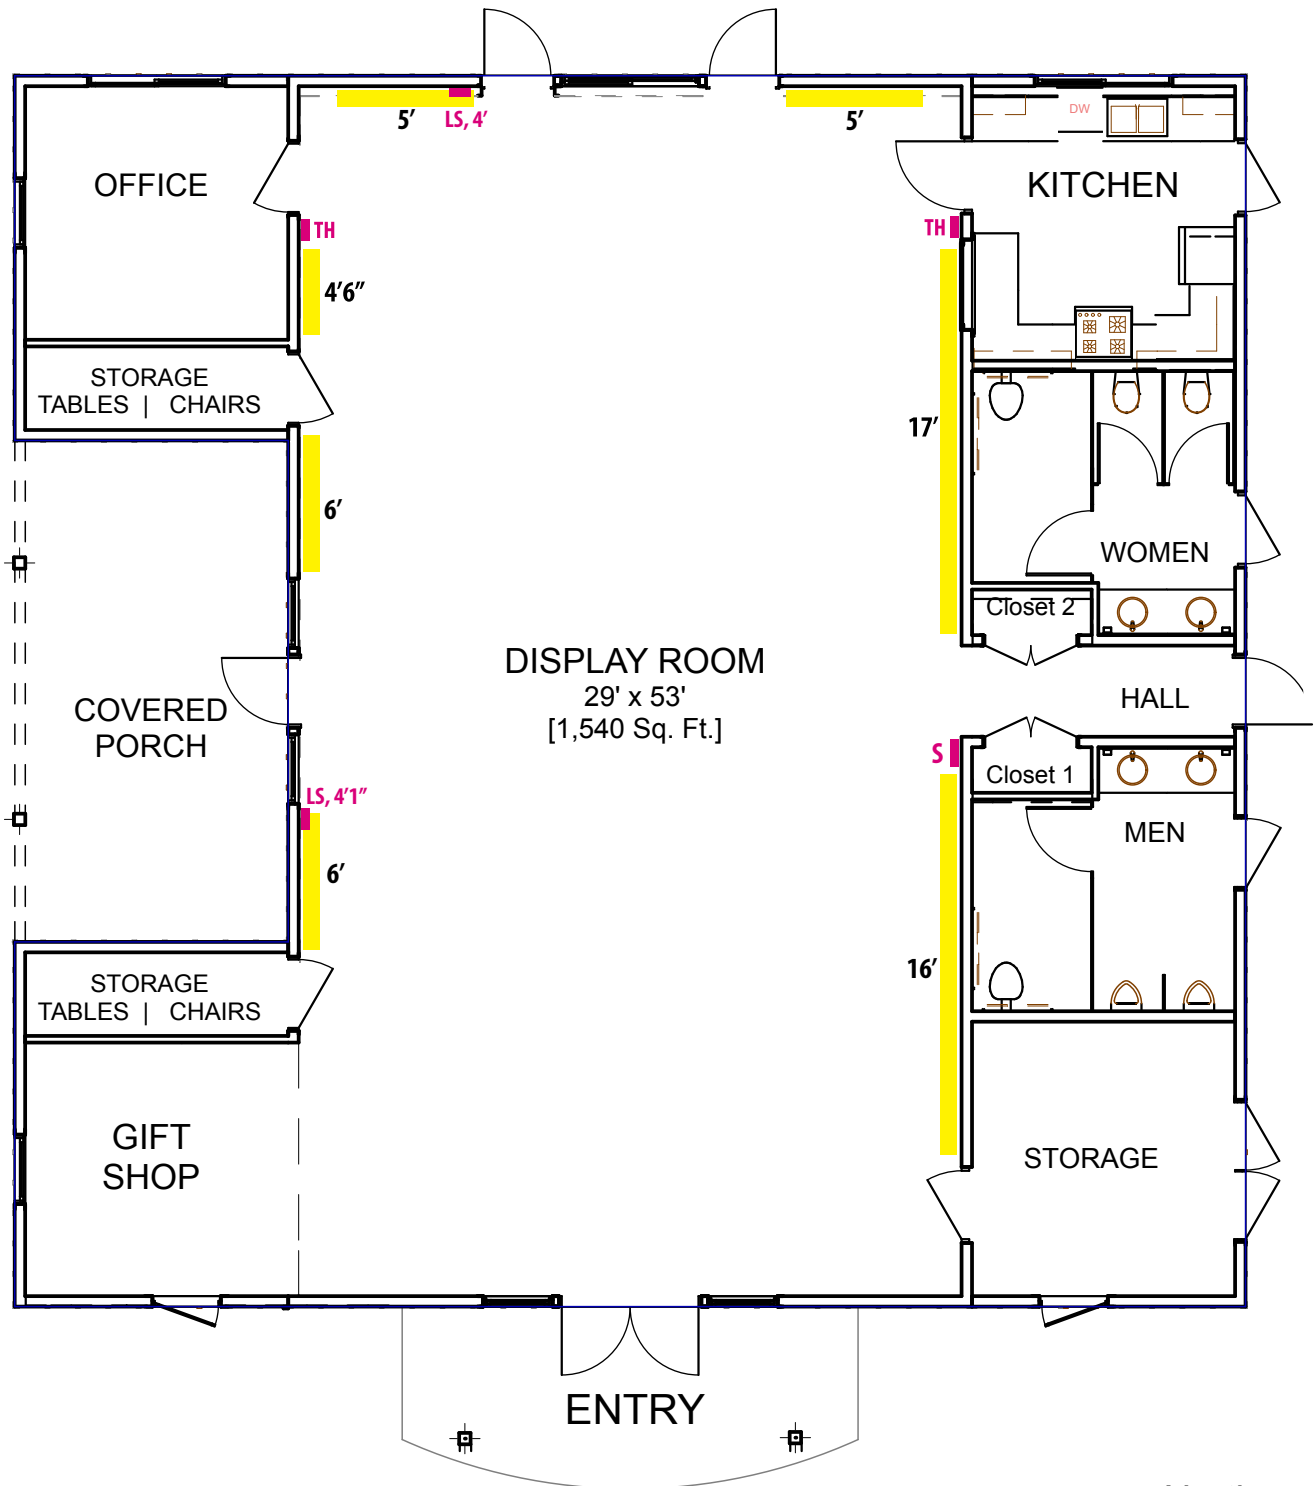

Great Blue Heron Hall Gallery Exhibit Wall Space

Gallery offers approximately 60 feet of linear wall space (highlighted in yellow)

LEGEND	
LS, X	Light Switch, top height
TH	Thermostat
S	Signage