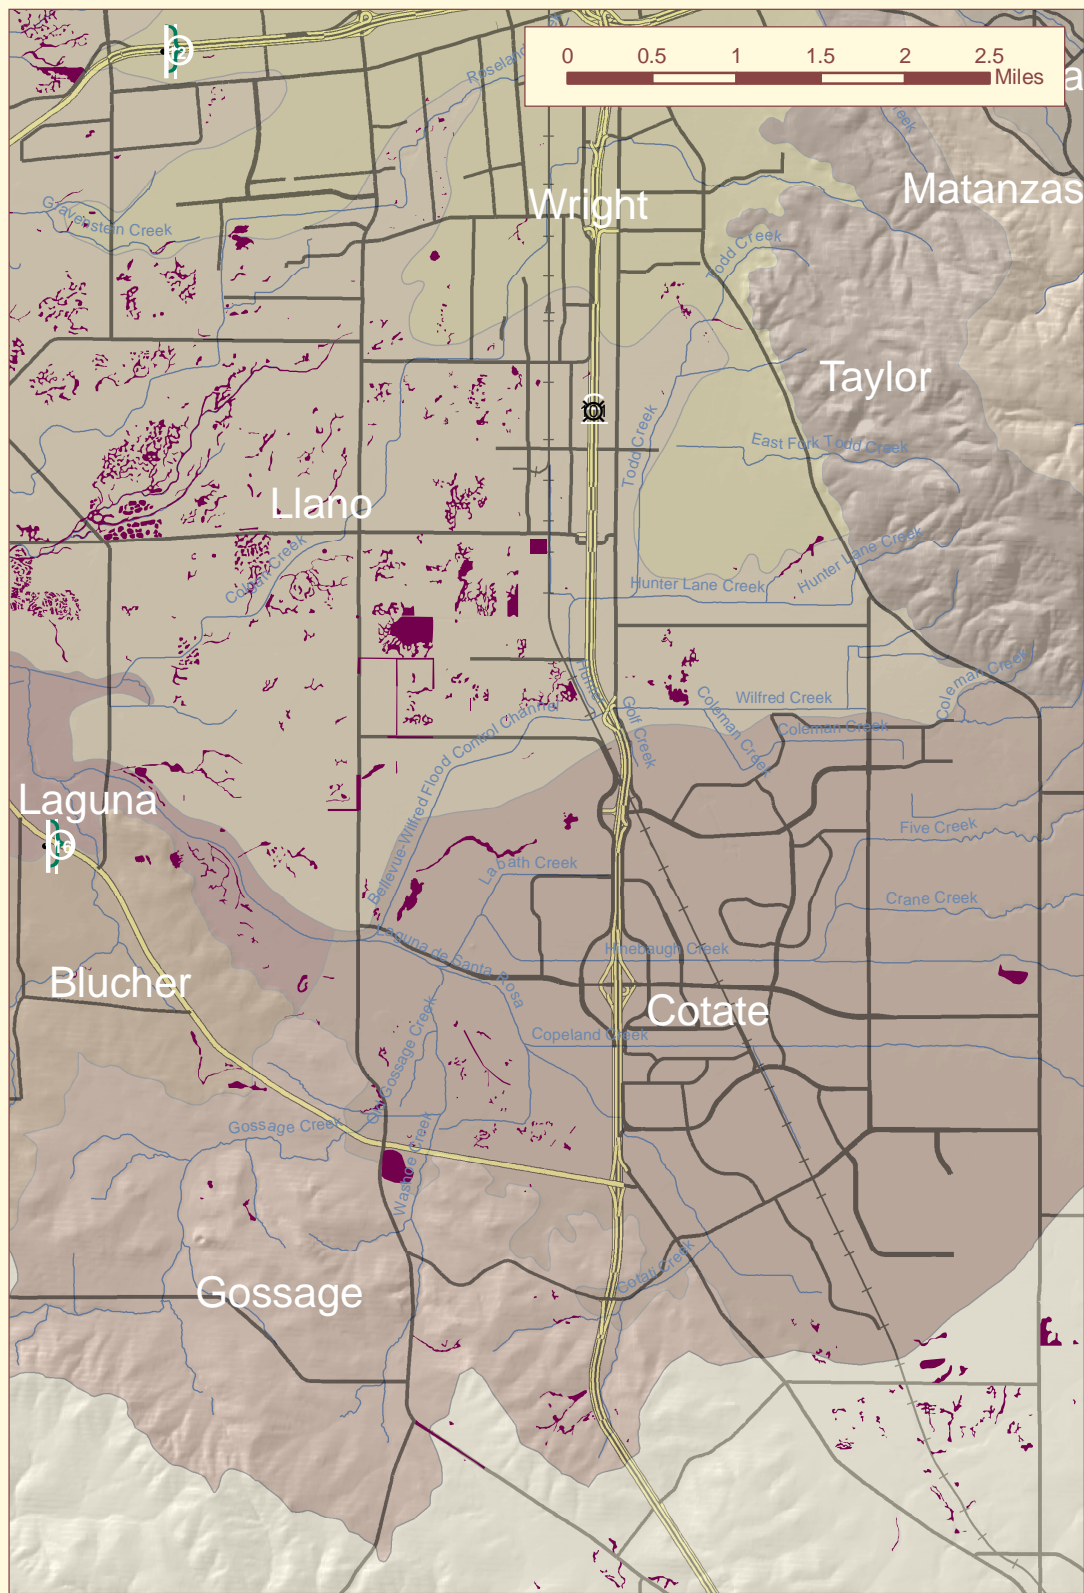

Plate 3: Vernal pools of the Santa Rosa Plain

North region

South region

Data source: Aerial photography of 2004

© 2006 Laguna de Santa Rosa Foundation