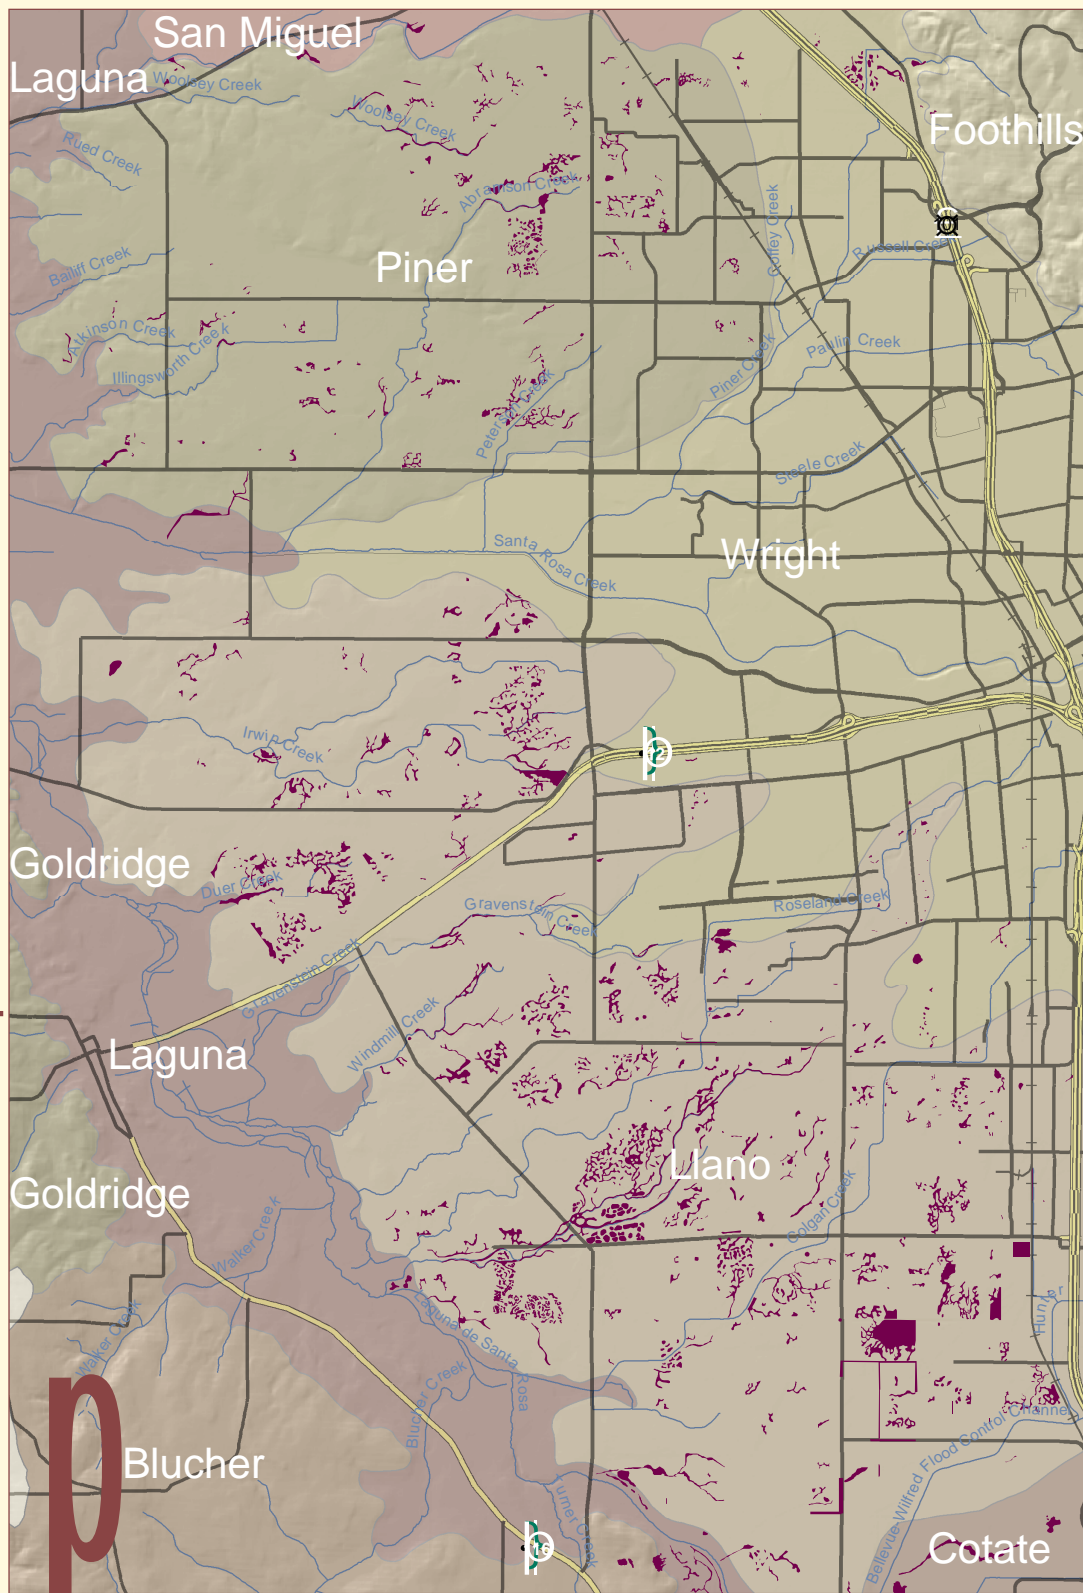

Plate 3: Vernal pools of the Santa Rosa Plain

North region

South region

Data source: Aerial photography of 2004

© 2006 Laguna de Santa Rosa Foundation