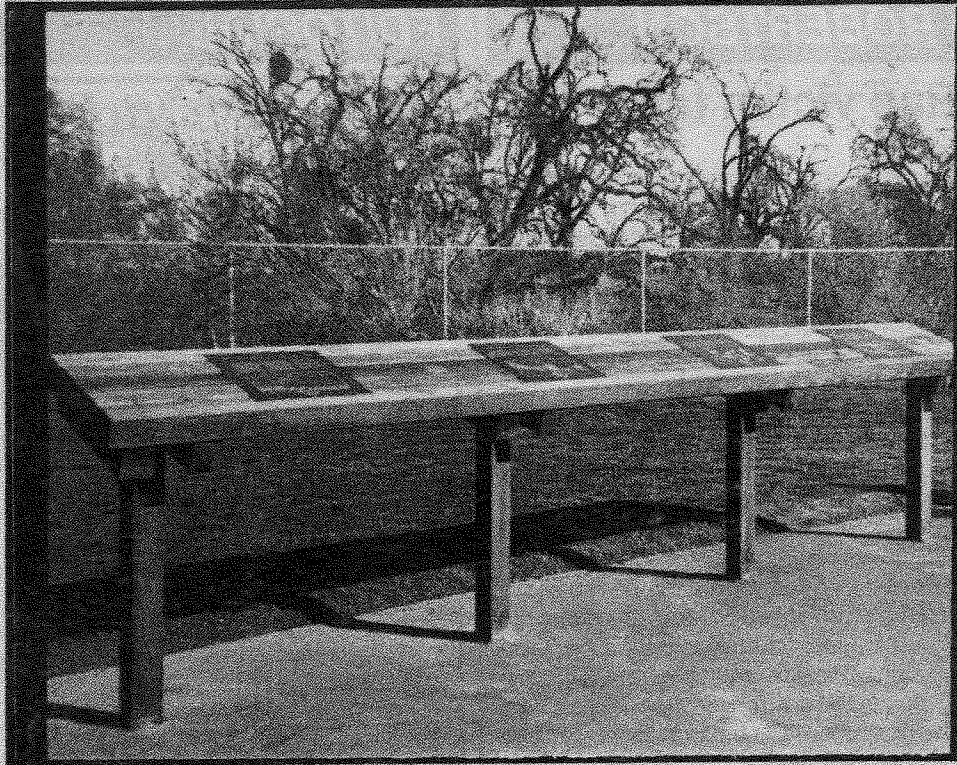

(89.4.8)

The Paper

March 23, 1989

WS

THE PAPER MARCH 89

5

Photo by Bruce Robinson

LAGUNA LOOKOUT—A new series of interpretive sign panels have been installed to explain the ecology of the Laguna de Santa Rosa in Sebastopol's newest park. The recently developed Laguna Park, between the softball fields behind the Sebastopol Community Center, includes the four signs in a redwood panel that faces the main Laguna channel just a few dozen feet away. The signs, which discuss the Laguna's geology, vegetation, wildlife and hydrology, were prepared with the help of Friends of the Laguna.